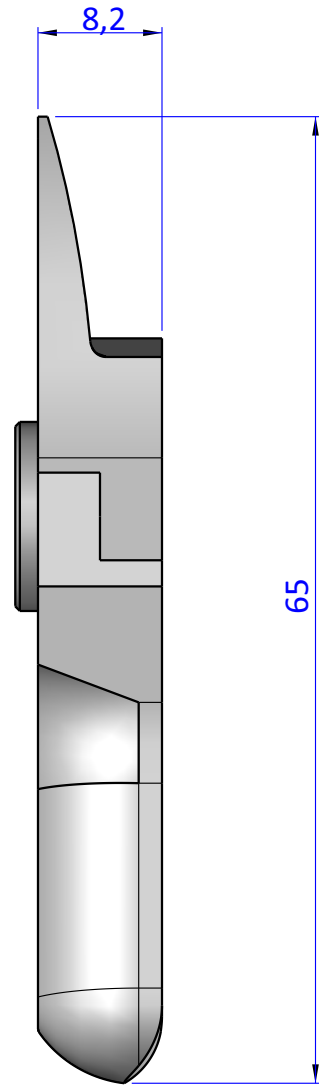

THE PROPERTY OF THE DRAWING IS ESTABLISHED BY LAW. IT IS FORBIDDEN TO PRODUCE OR SHOW IT TO THIRD PART. WITHOUT A WRITTEN AGREEMENT.

DESIGNED FROM

FPS Automation

REVIEW

A

DATE

28/10/2020

WEIGHT

0,038kg

CODE

VES.NY15AJT

Format A4

UNI 936-76

GENERAL TOLERANCE

UNI - ISO 2768

CLASSE f

DESCRIPTION

VES.NY15AJT

Format A4 UNI 936-76	GENERAL TOLERANCE UNI - ISO 2768 CLASSE f	DESCRIPTION VES.NY15AJT	DESIGNED FROM FPS Automation	REVIEW A
			DATE 28/10/2020	WEIGHT 0,038kg
			CODE VES.NY15AJT	