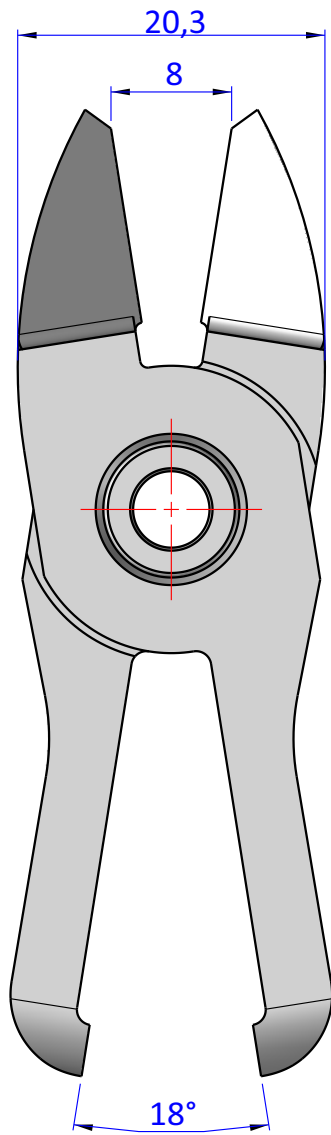

THE PROPERTY OF THE DRAWING IS ESTABLISHED BY LAW. IT IS FORBIDDEN TO PRODUCE OR SHOW IT TO THIRD PART. WITHOUT A WRITTEN AGREEMENT.

DESIGNED FROM

FPS Automation

REVIEW

A

DATE

28/10/2020

WEIGHT

0,038kg

CODE

VES.NY15AJT

Format A4

UNI 936-76

GENERAL TOLERANCE

UNI - ISO 2768

CLASSE f

DESCRIPTION

VES.NY15AJT

Format A4 UNI 936-76	GENERAL TOLERANCE UNI - ISO 2768 CLASSE f	DESCRIPTION VES.NY15AJT	DESIGNED FROM FPS Automation	REVIEW A
			DATE 28/10/2020	WEIGHT 0,038kg
			CODE VES.NY15AJT	